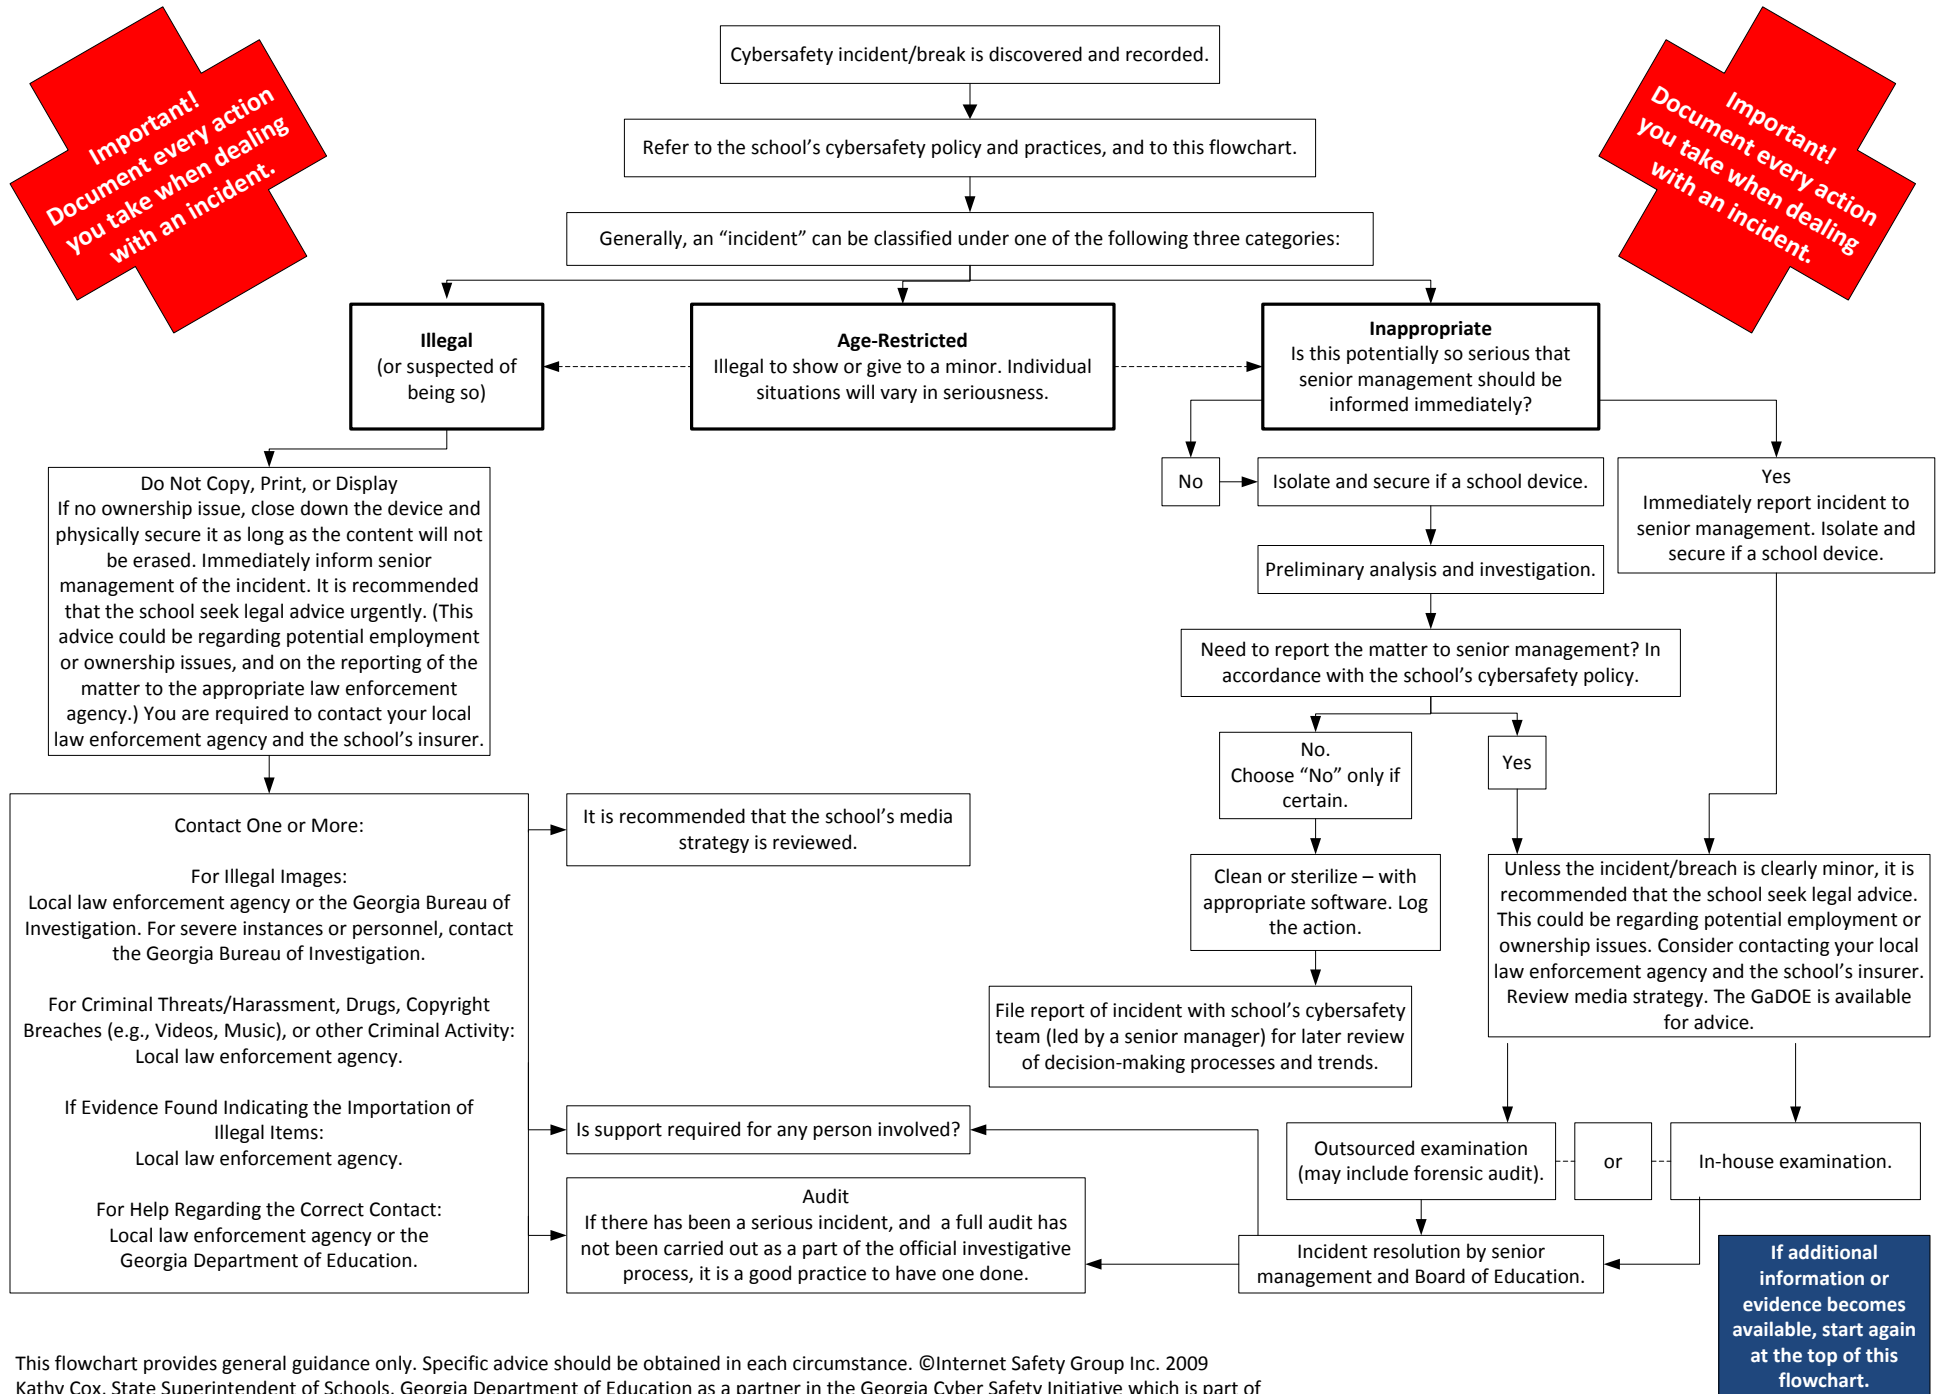

# NetSafe® School Incident Response Flowchart

This flowchart provides general guidance only. Specific advice should be obtained in each circumstance. ©Internet Safety Group Inc. 2009  
 Kathy Cox, State Superintendent of Schools, Georgia Department of Education as a partner in the Georgia Cyber Safety Initiative which is part of Georgia Bureau of Investigation's Internet Crimes Against Children Task Force.